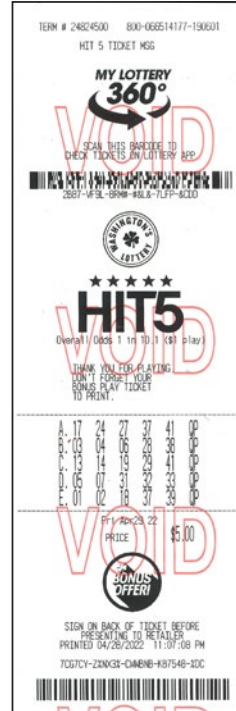

DRAWING 1 12 WINNERS

HOW TO WIN $650 CASH

- When a player purchases a $5 HIT 5 ticket a Bonu$ Play ticket for a chance to win $650 will follow.
- Bonu$ Play voucher drawing on Sunday, 3/30/25.

▶ Claiming a Prize

- Players may check their Bonu$ Play voucher after the drawing (3/30/25) on the Lottery's website, mobile app, ticket checker or vending machine.
- Bonu$ Play prizes must be claimed at a Lottery office by 4/29/25.

DRAWING 2 7 WINNERS

HOW TO WIN CONCERT PACKAGES

- Twelve (12) winners of the $650 cash prize who claim within the 30 days from the date of Drawing 1, will be entered for a chance to win a two-concert package of their choice from participating venues:
  - The Showbox – Seattle, WA
  - Showbox SoDo – Seattle, WA
  - Spokane Pavilion – Spokane, WA

- Concert prize package drawing on Thursday, 5/1/25.
- Lottery staff will notify winners by phone.

Concert Prize Package Includes:

- Two (2) VIP tickets (winner and guest) to two (2) concerts of winner's choice at participating venues. Based on availability at time of request.
- One (1) Quick Pass Lane entry into the venue.
- One (1) night hotel accommodation, double-occupancy, near the venue of each show.
- Limousine transportation to and from hotel to venue on each show day.
- One (1) $250 AMEX gift card for each show.
- Two (2) venue-selected items of artist merchandise, without waiting in line.

Prize package value: $3,350.

HIT 5 TICKET