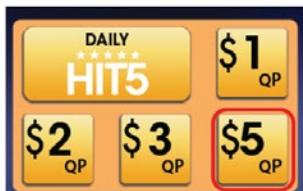

- Concert prize package drawing on Thursday, 5/1/25.
- Lottery staff will notify winners by phone.

Concert Prize Package Includes:

- Two (2) VIP tickets (winner and guest) to two (2) concerts of winner's choice at participating venues. Based on availability at time of request.
- One (1) Quick Pass Lane entry into the venue.
- One (1) night hotel accommodation, double-occupancy, near the venue of each show.
- Limousine transportation to and from hotel to venue on each show day.
- One (1) \$250 AMEX gift card for each show.
- Two (2) venue-selected items of artist merchandise, without waiting in line.

Prize package value: \$3,350.

HIT 5 TICKET

BONU\$ PLAY VOUCHER

HOW TO SELL

NOTE: \$5 Hit 5 tickets cannot be canceled during the promotional period of 3/1 to 3/29.

GT1200 Terminal

- Select \$5 *HIT5* QP option.